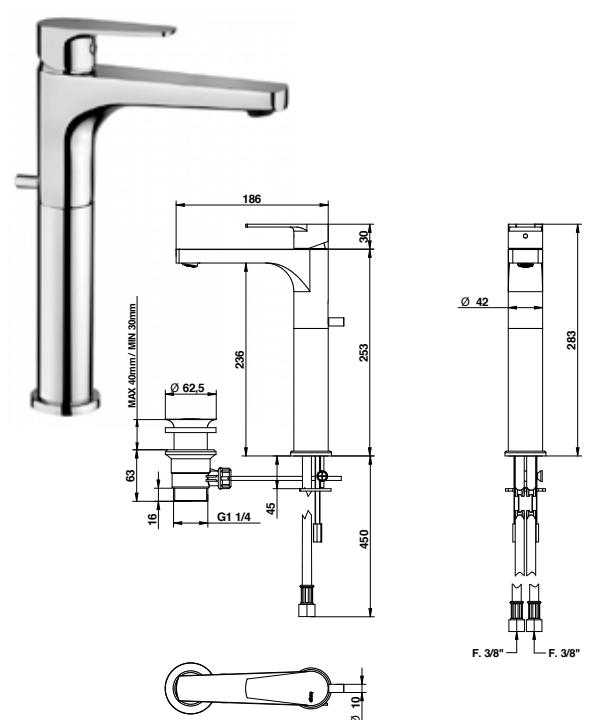

ACCESSORI / ACCESSORIES

 **00941CR15**

RICAMBI / SPARE PARTS

 **9847**  **9982**

07520/PR

Miscelatore lavabo con prolunga 150 mm, bocca lunga e scarico 1.1/4" in ottone. Basin mixer with 150 mms. extension long spout and 1.1/4" pop-up waste.