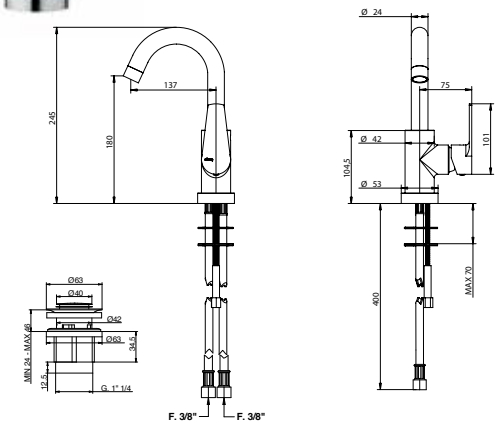

00100CRPRPR

RICAMBI / SPARE PARTS

9830 **9999CR**

FINITURE E COLORI / FINISHES AND COLOURS

07581/PR

Miscelatore lavabo con bocca bassa girevole e piletta clic-clac in ottone. Basin mixer with short swivel spout and clic-clac waste.