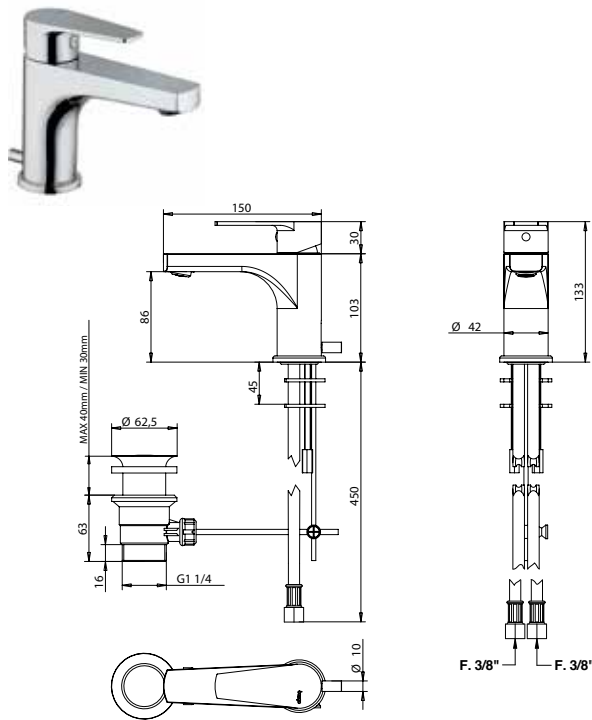

07521/PR

Miscelatore lavabo con scarico 1.1/4" in ottone. Basin mixer with 1.1/4" pop-up waste. ottone.