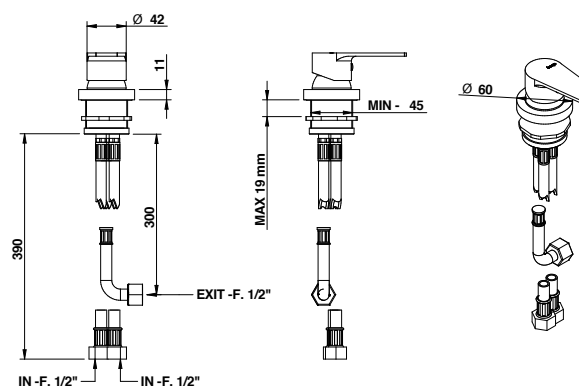

ACCESSORI / ACCESSORIES

0100CRPRPR

OPTIONAL: Scatola incasso per cartongesso / Built-in box for drywall and cavity wall **09702PBOX**

RICAMBI / SPARE PARTS

9830

07510/PR

Miscelatore bordo piano. Mixer for deck installation.