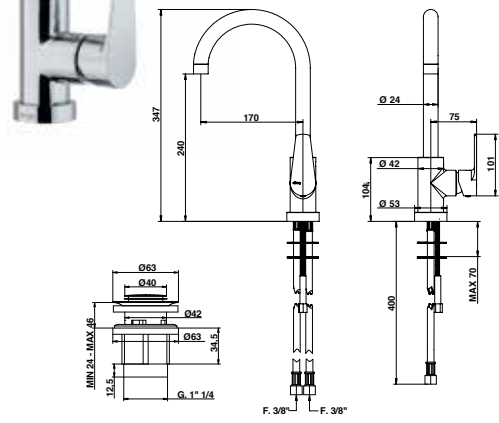

07583/PR

Miscelatore lavabo con bocca alta girevole e piletta clic-clac in ottone. Basin mixer with clic-clac waste.

ARTICOLO COMPLETO / COMPLETE ITEM

07583CRPR CR

Abbinabile a / To match with:
 Sifone / Siphon - **00067CR00**
 Sifone / Siphon - **00065CR00**