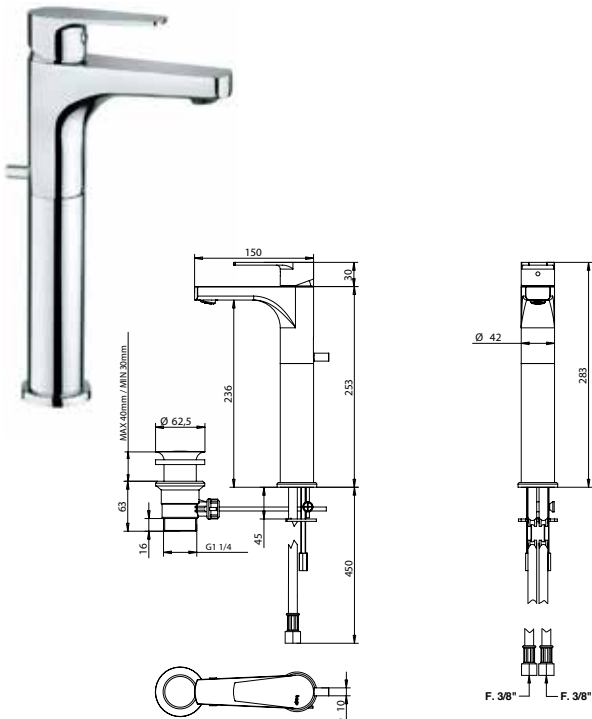

ARTICOLO COMPLETO / COMPLETE ITEM

07521CRPR CR

Abbinabile a / To match with:
Sifone / Siphon - **00067CR00**
Sifone / Siphon - **00065CR00**

ACCESSORI / ACCESSORIES

 **00941CR15**

RICAMBI / SPARE PARTS

 **9847**  **9982**

07532/PR

Miscelatore lavabo con prolunga 150 mm e scarico 1.1/4" in ottone. Basin mixer with 150 mms. extension and 1.1/4" pop-up waste.

ARTICOLO COMPLETO / COMPLETE ITEM

07532CRPR CR

Abbinabile a / To match with:
Sifone / Siphon - **00067CR00**
Sifone / Siphon - **00065CR00**