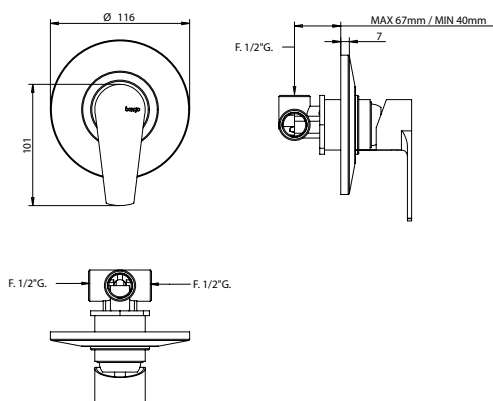

ARTICOLO COMPLETO / COMPLETE ITEM

07524CRPR CR

PARTE INCASSO BUILT-IN PART **PARTE ESTERNA DA ABBINARE EXTERNAL MATCHING PART**
FINITURE / FINISHES
09761 **07524CRPREU** CR

ACCESSORI / ACCESSORIES

00100CRPRPR

OPTIONAL: Scatola incasso per cartongesso / Built-in box for drywall and cavity wall **09702PBOX**

RICAMBI / SPARE PARTS

9830

FINITURE E COLORI / FINISHES AND COLOURS

CR