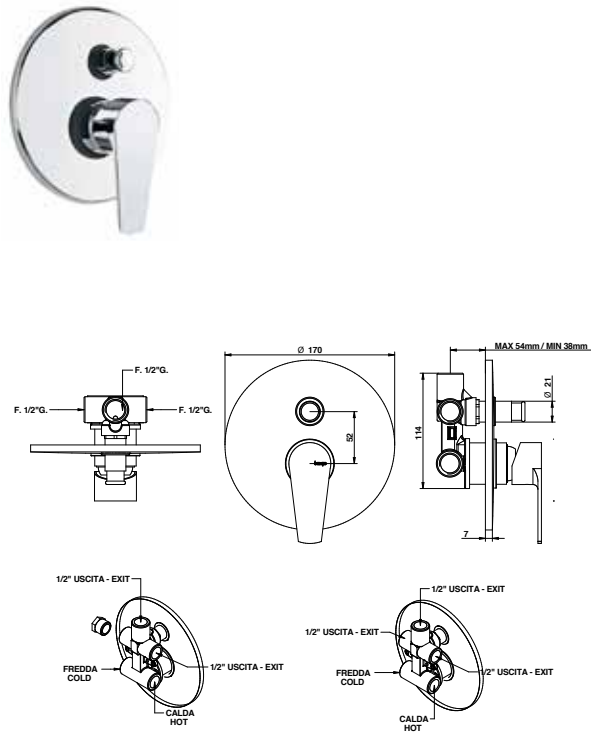

07529/PR

Miscelatore incasso con deviatore automatico a 2 uscite. Built-in mixer with 2 way automatic diverter.