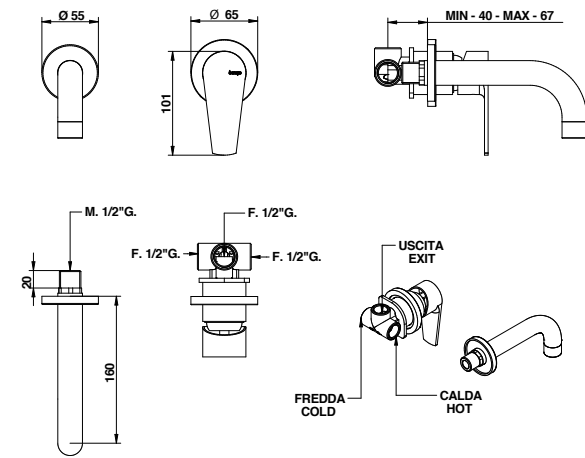

07538/16PR

Miscelatore lavabo incasso con bocca 160 mm. Built-in basin mixer with 160 mms. spout.

ARTICOLO COMPLETO / COMPLETE ITEM

07538CR16PR CR

PARTE INCASSO BUILT-IN PART **PARTE ESTERNA DA ABBINARE EXTERNAL MATCHING PART**