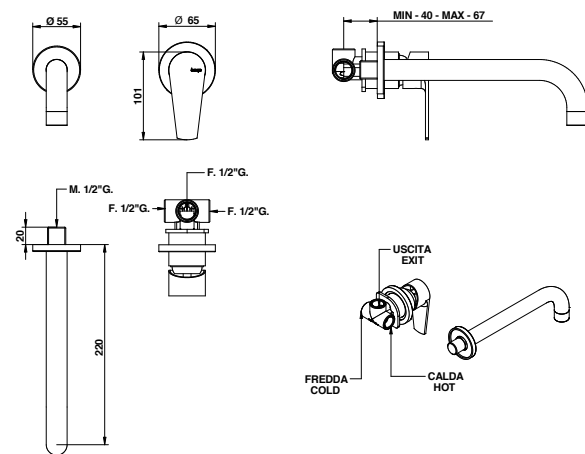

07538/16PR

Miscelatore lavabo incasso con bocca 160 mm. Built-in basin mixer with 160 mms. spout.

ARTICOLO COMPLETO / COMPLETE ITEM

07538CR16PR CR

PARTE INCASSO BUILT-IN PART **PARTE ESTERNA DA ABBINARE EXTERNAL MATCHING PART**

00100CRPRPR

RICAMBI / SPARE PARTS

9830 **9999CR**

07538/22PR

Miscelatore lavabo incasso con bocca 220 mm. Built-in basin mixer with 220 mms. spout.

ARTICOLO COMPLETO / COMPLETE ITEM

07538CR22PR CR

PARTE INCASSO BUILT-IN PART **PARTE ESTERNA DA ABBINARE EXTERNAL MATCHING PART**