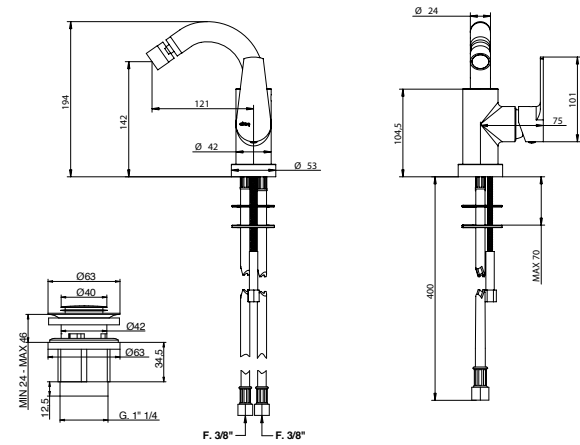

07582/PR

Miscelatore bidet con bocca girevole e piletta clic-clac in ottone. Bidet mixer with swivel spout and clic-clac waste.

ARTICOLO COMPLETO / COMPLETE ITEM

07582CRPR CR

Abbinabile a / To match with:
Sifone / Siphon - **00066CR00**